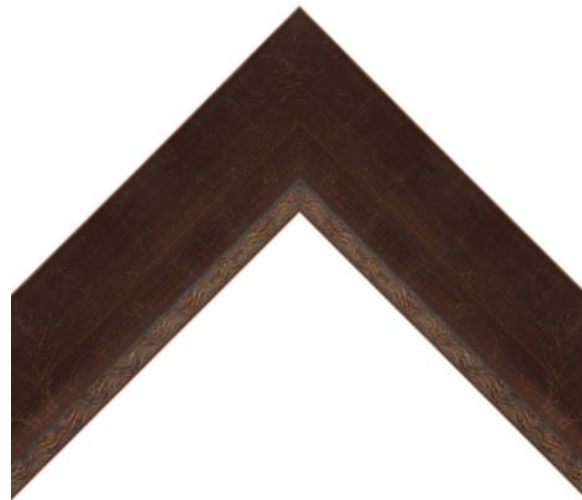

SPECIFICATION SHEET

FRAMED MIRROR

MODEL#: FM 80605-24X30

FRAMED MIRRORS COLLECTION

FEATURES:

- ONE 24X30" HIGH RESOLUTION SILVER PLATE GLASS MIRROR SIZE W/ DECORATIVE FRAME.
- "WALL HUGGER" HANGER FOR MOUNTING INCLUDED.
- STANDARD MOUNTING STYLE IS VERTICAL. FOR HORIZONTAL, PLEASE SPECIFY WHEN ORDERING.
- PACKED IN FOUR WALL (FOLDED DOUBLE WALL) CORRUGATION.
- STYLE: TRANSITIONAL
- COLOR: BRONZE/GOLD
- FINISH: LEAF/FOIL

MIRROR FINISHES:

- FLAT POLISHED EDGE
- BEVELED EDGE

OVERALL SIZE DIMENSION: 29" WIDE X 35" HIGH X 1 1/8" DEEP