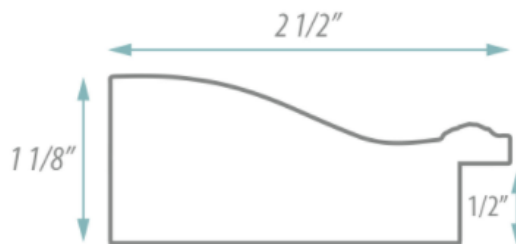

SPECIFICATION SHEET

FRAMED MIRROR

MODEL#: FM 80605-24X30

FRAMED MIRRORS COLLECTION

FEATURES:

- ONE 24X30" HIGH RESOLUTION SILVER PLATE GLASS MIRROR SIZE W/ DECORATIVE FRAME.
- "WALL HUGGER" HANGER FOR MOUNTING INCLUDED.
- STANDARD MOUNTING STYLE IS VERTICAL. FOR HORIZONTAL, PLEASE SPECIFY WHEN ORDERING.
- PACKED IN FOUR WALL (FOLDED DOUBLE WALL) CORRUGATION.
- STYLE: TRANSITIONAL
- COLOR: BRONZE/GOLD
- FINISH: LEAF/FOIL

MIRROR FINISHES:

- FLAT POLISHED EDGE
- BEVELED EDGE

OVERALL SIZE DIMENSION: 29" WIDE X 35" HIGH X 1 1/8" DEEP